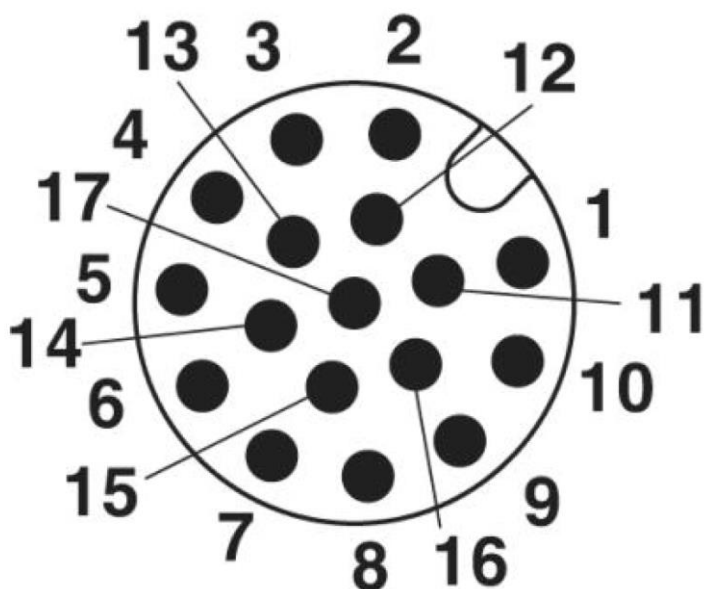

P/T/S Cable M12 17-Pin

Color assignment of the cable

Pin	Color
1	Brown
2	Blue
3	White
4	Green
5	Pink
6	Yellow
7	Black
8	Grey
9	Red
10	Violet
11	Grey-Pink
12	Red-Blue
13	White-Green
14	Brown-Green
15	White-Yellow
16	Yellow-Brown
17	White-Grey

M12 17-Pin Connector Pin Assignment

Schematic diagram

Pin assignment M12 male connector, 17-pos., male side view